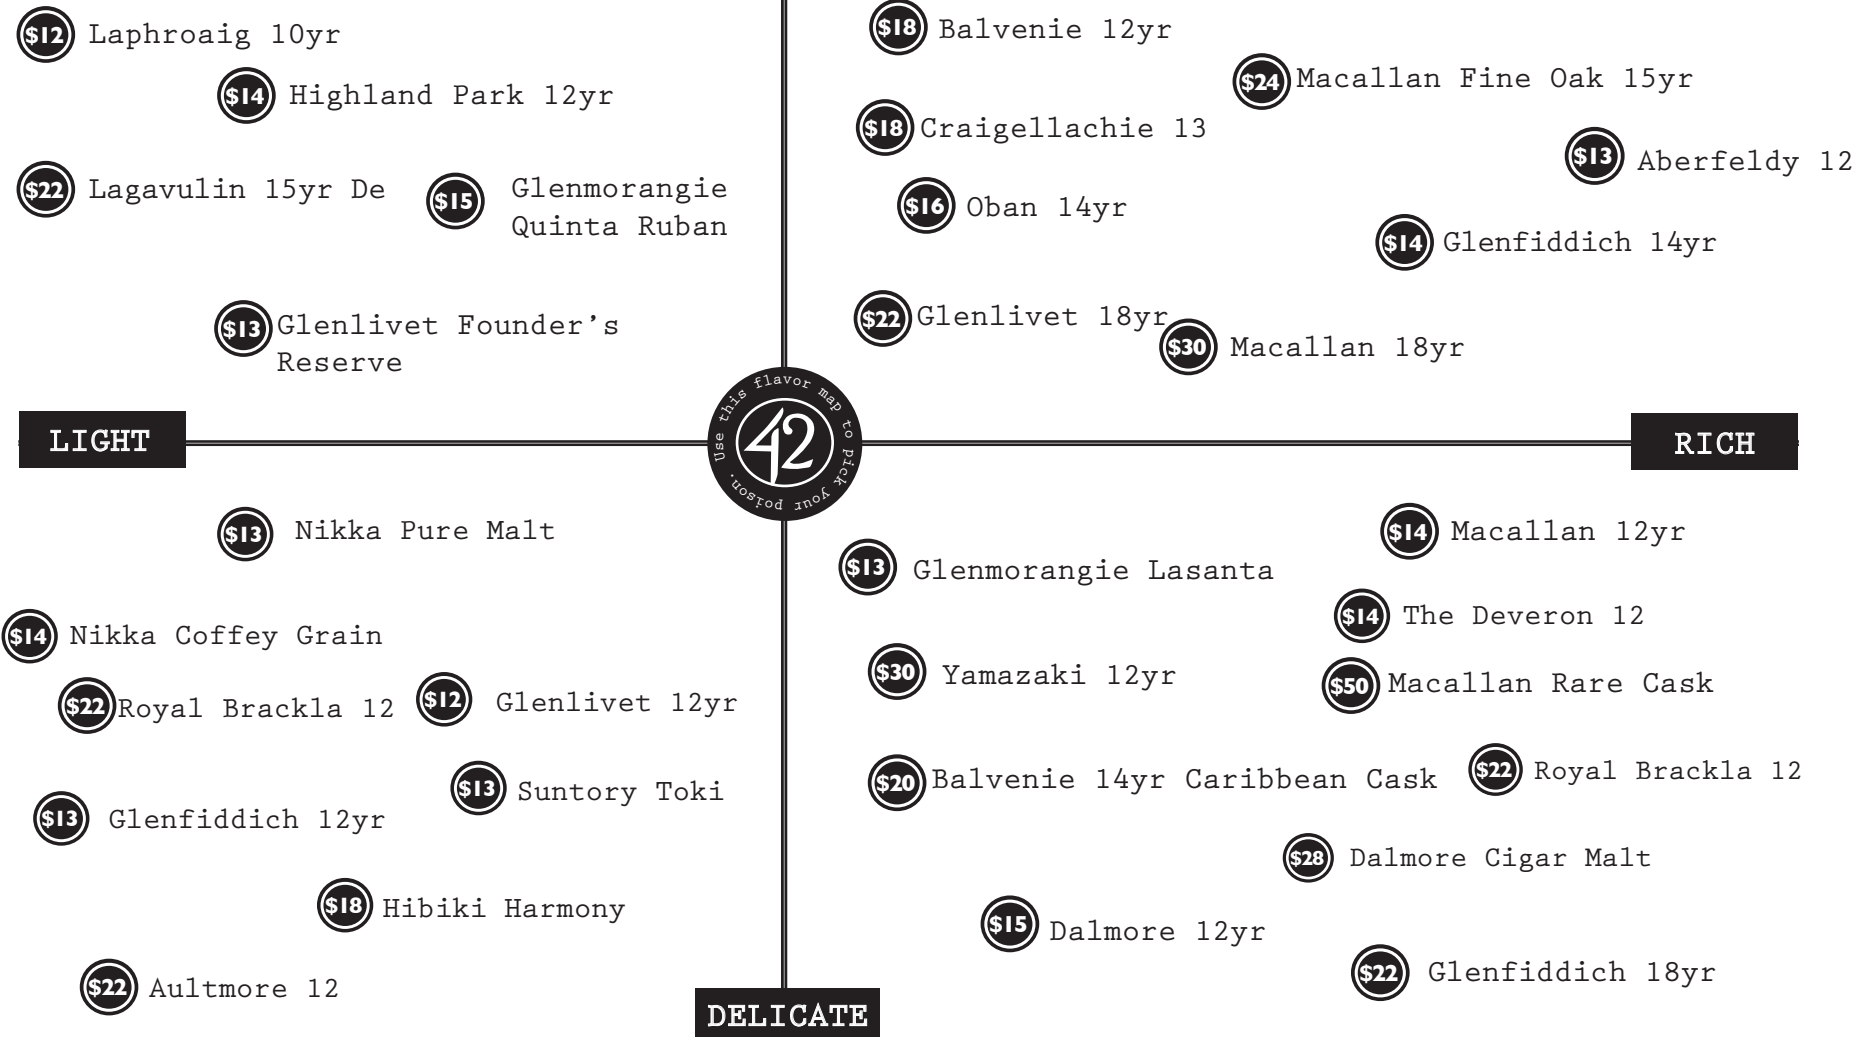

# SCOTCH list

# WHISK(E)Y

## RYE

- Bulleit Rye 10
- High West Rendevous Rye 15
- Knob Creek Rye 13
- Redemption Rye 13
- Whistlepig Rye 22
- Woodford Reserve Rye 25

## WHISKEY

- High West Campfire 15
- Slow & Low 10

<b>BLENDED SCOTCH</b>	Johnnie Walker Black	12	Monkey Shoulder	10
	Johnnie Walker Platinum	25	Buchanans 12yr	10
	Johnnie Walker Blue	45	Chivas 12yr	10
			Chivas 18yr	35