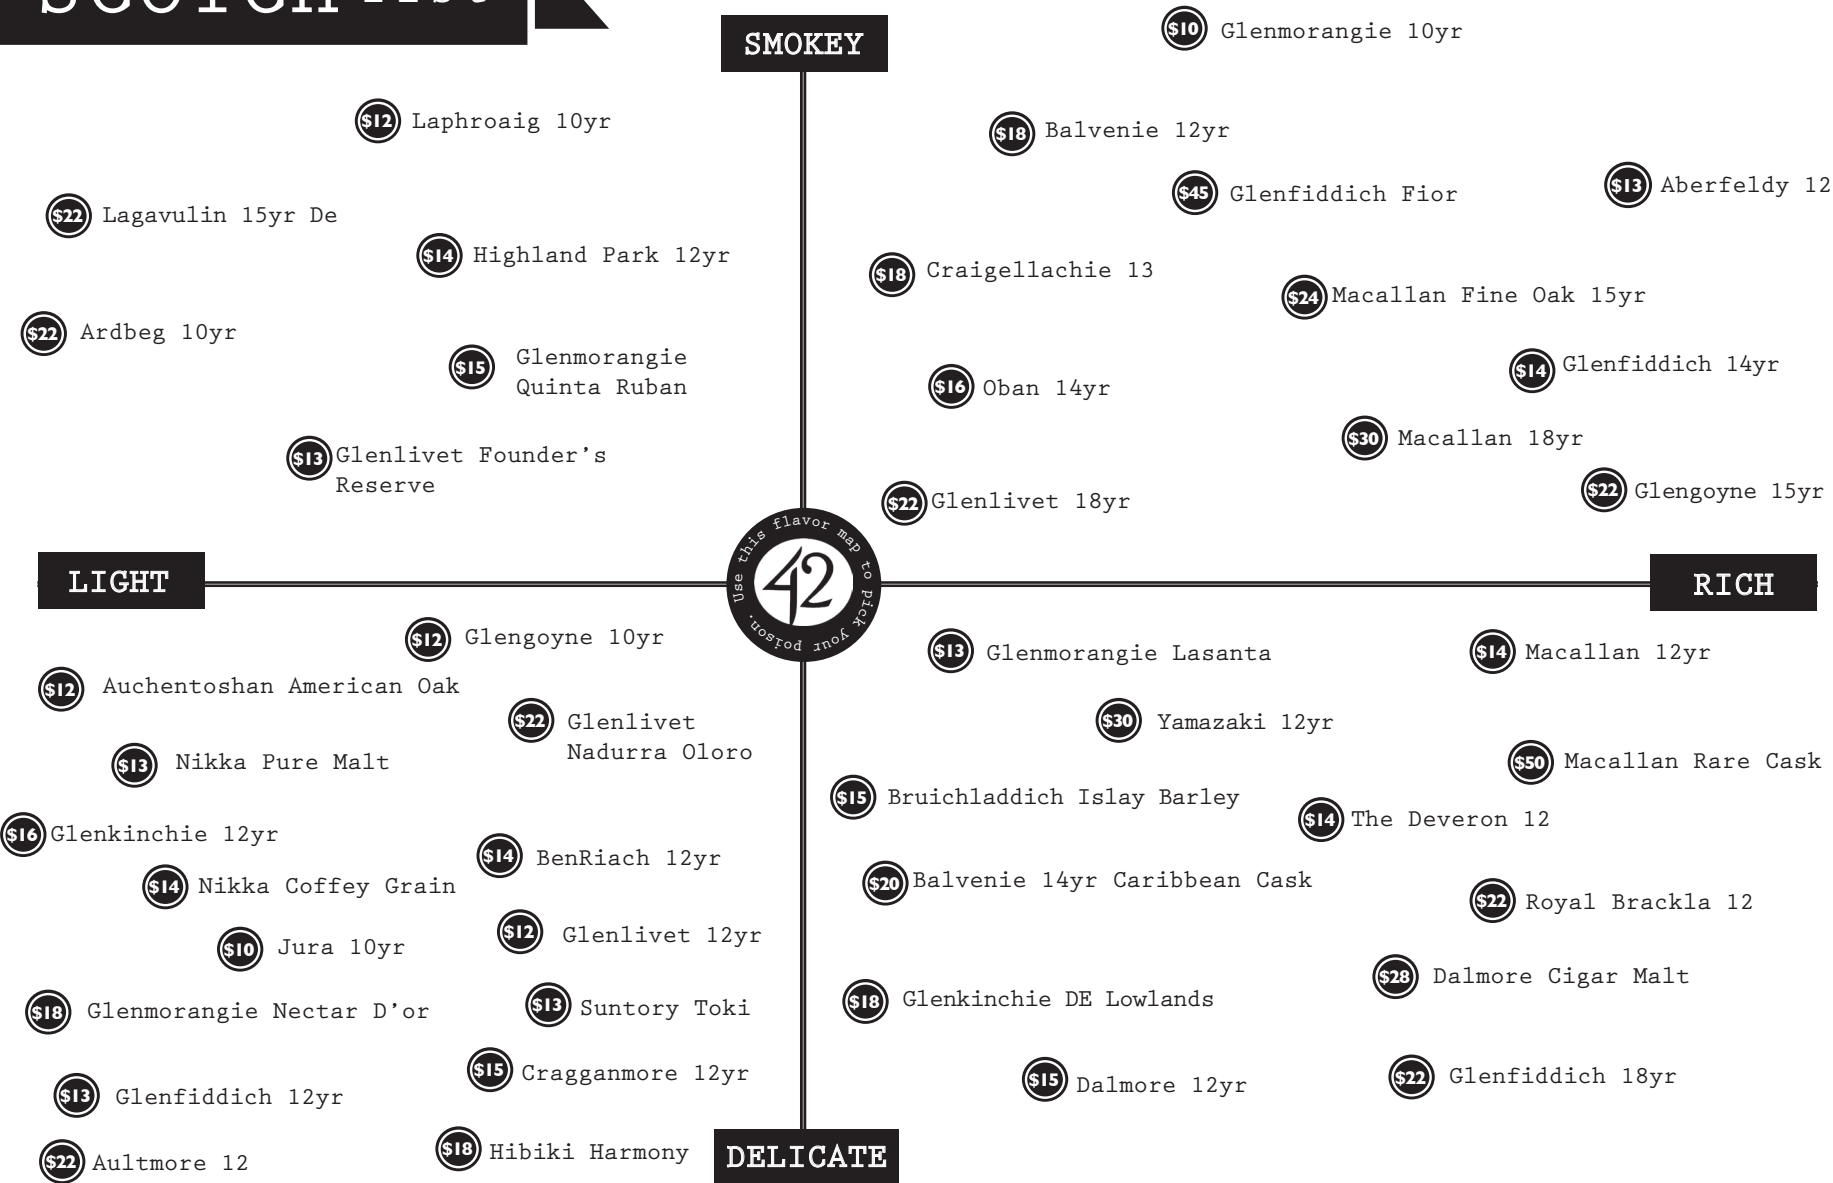

SCOTCH list

WHISK(E)Y

BOURBONS

- Wild Turkey 101 10
- Russels Reserve 10yr 11
- Angel's Envy 13
- Bakers 15
- Basil Hayden's 15
- Bulleit 10
- Four Roses Single Barrel 13
- Four Roses Small Batch 14
- High West American Prairie Reserve 11
- The Hillhaven Lodge 14
- Jim Beam Bonded 12
- Jim Beam Signature Craft Quarter Cask 13
- Knob Creek Single Barrel 13
- Knob Creek Small Batch 13
- Knob Creek Smoked Maple 15
- Maker's 46 11
- Maker's Mark Cask Strength 16
- Wild Turkey Kentucky Spirit 14
- Wild Turkey Rare Breed 13
- Woodford Reserve 11
- Crown Royal Apple 11

RYE

- Bulleit Rye 10
- Knob Creek Rye 13
- Redemption Rye 13
- High West Rendevous Rye 15
- Whistlepig Rye 22

WHISKEY

- High West Barreled Manhattan 15
- High West Campfire 15
- Slow & Low 10

| | | | |
|---------------------------|----------------------------|--------------------|-----------------------------|
| BLENDED SCOTCH | Johnnie Walker Black 13 | Monkey Shoulder 10 | Compass Box Orangerie 14 |
| | Johnnie Walker Platinum 25 | Buchanans 12yr 10 | Compass Box Peat Monster 16 |
| | Johnnie Walker Blue 45 | Chivas 12yr 10 | Compass Box Hedonism 22 |