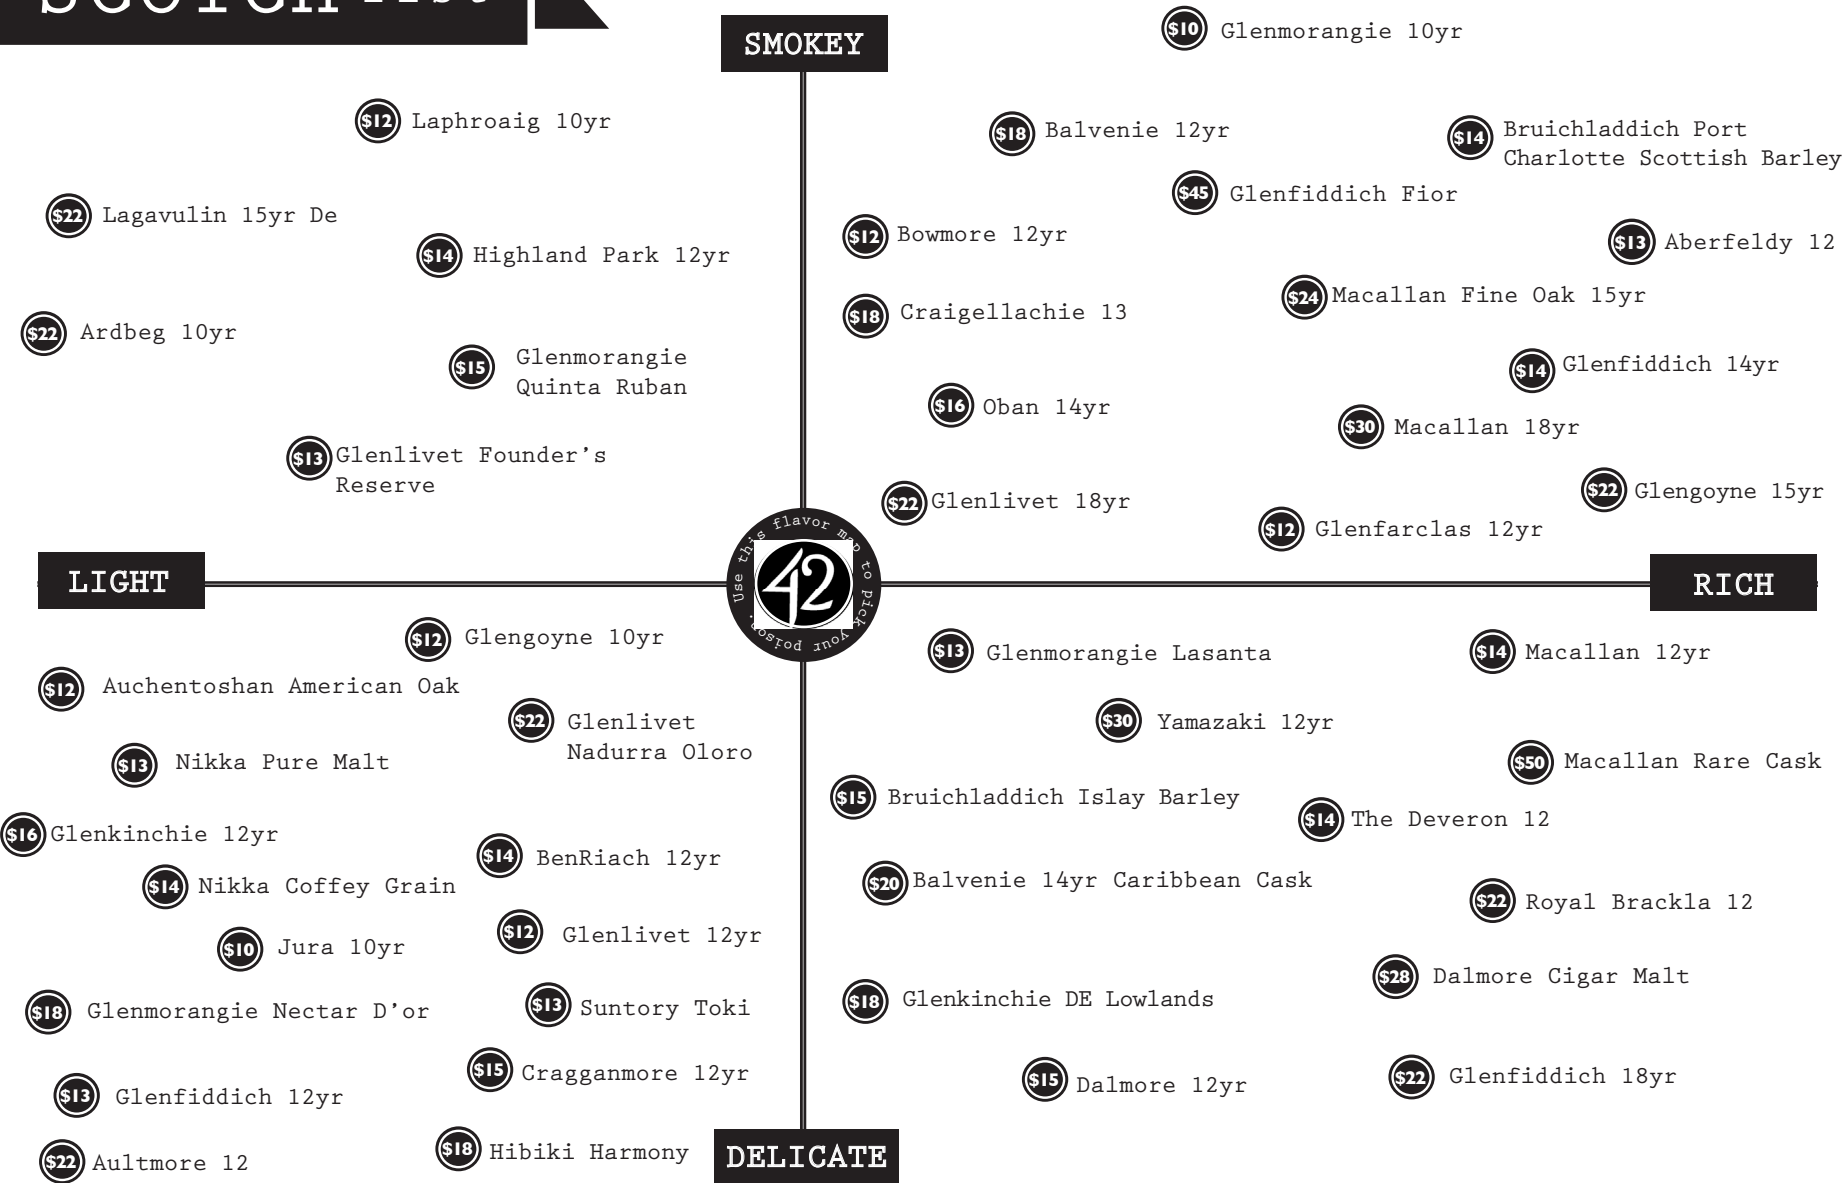

SCOTCH list

WHISK(E)Y

BOURBONS

- Wild Turkey 101 10
- Russels Reserve 10yr 11
- Angel's Envy 13
- Bakers 15
- Basil Hayden's 15
- Bulleit 10
- Elijah Craig 12yr 10
- Four Roses Single Barrel 13
- Four Roses Small Batch 14
- High West American Prairie Reserve 11
- The Hillhaven Lodge 14
- Hudson Baby 18
- Jim Beam Bonded 12
- Jim Beam Signature Craft Quarter Cask 13
- Knob Creek Single Barrel 13
- Knob Creek Small Batch 13
- Knob Creek Smoked Maple 15
- Maker's 46 11
- Maker's Mark Cask Strength 16
- Wild Turkey Kentucky Spirit 14
- Wild Turkey Rare Breed 13
- Woodford Reserve 11

RYE

- Rittenhouse Rye 9
- Bulleit Rye 10
- Knob Creek Rye 13
- Redemption Rye 13
- High West Rendevous Rye 15
- Whistlepig Rye 22

WHISKEY

- Jack Daniel's Single Barrel 15
- High West Barreled Manhattan 15
- High West Campfire 15
- Slow & Low 10

| | | | |
|-------------------------|----------------------------|--------------------|-----------------------------|
| BLEND SCOTCH | Johnnie Walker Black 12 | Monkey Shoulder 10 | Compass Box Orangerie 14 |
| | Johnnie Walker Rye Cask 12 | Buchanans 12yr 10 | Compass Box Peat Monster 16 |
| | Johnnie Walker Platinum 25 | Chivas 12yr 10 | Compass Box Hedonism 22 |
| | Johnnie Walker Blue 45 | | |